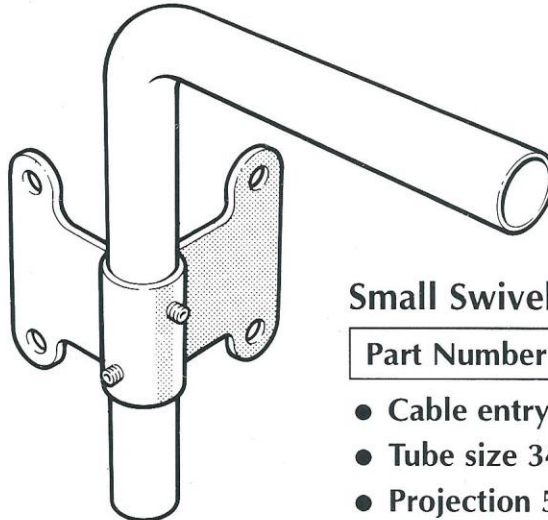

## Large Pole Bracket

Part Number	WP/2310
-------------	---------

- Cable entry 20mm
- Tube size 42mm
- Projection 500 to 2000mm

## Small Pole Bracket

Part Number	WP/2320
-------------	---------

- Cable entry 20mm
- Tube size 34mm
- Projection 500 to 1000mm

## Large Swivel Bracket

Part Number	WP/2315
-------------	---------

- Cable entry 20mm
- Tube size 42mm
- Projection 500 to 1500mm

This bracket can be mounted from the back or side of any wooden pole. Arm may reach over the top of the pole.

## Small Swivel Arm Bracket

Part Number	WP/2305
-------------	---------

- Cable entry 20mm
- Tube size 34 and 42mm
- Projection 500 to 1000mm

This bracket can be mounted on the front or side of any pole.