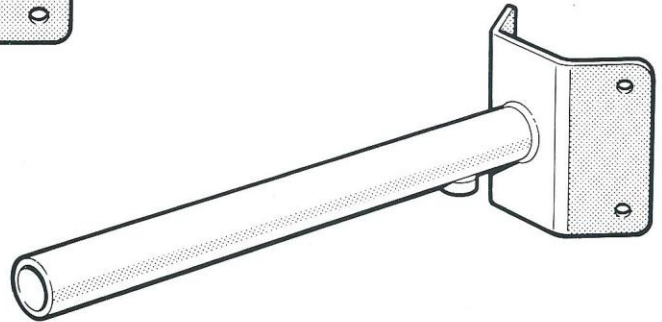

## Large Pole Bracket

Part Number	WP/2310
-------------	---------

- Cable entry 20mm
- Tube size 42mm
- Projection 500 to 2000mm

## Small Pole Bracket

Part Number	WP/2320
-------------	---------

- Cable entry 20mm
- Tube size 34mm
- Projection 500 to 1000mm

## Large Swivel Bracket

Part Number	WP/2315
-------------	---------

- Cable entry 20mm
- Tube size 42mm
- Projection 500 to 1500mm

This bracket can be mounted from the back or side of any wooden pole. Arm may reach over the top of the pole.

## Small Swivel Arm Bracket

Part Number	WP/2305
-------------	---------

- Cable entry 20mm
- Tube size 34 and 42mm
- Projection 500 to 1000mm

This bracket can be mounted on the front or side of any pole.