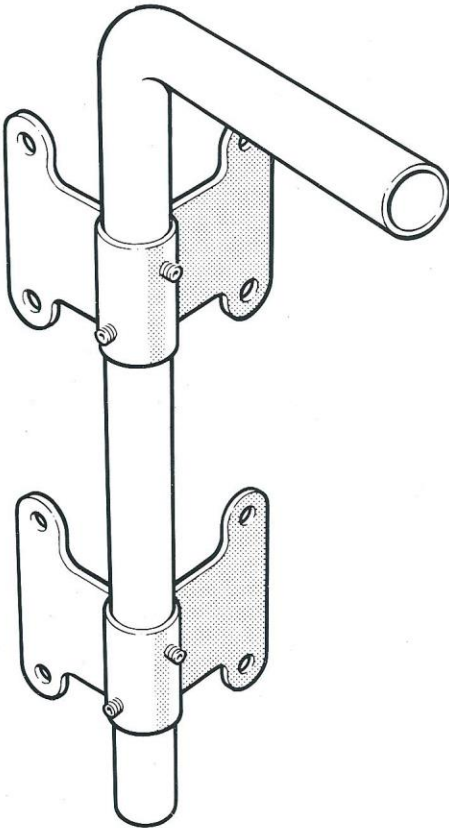

## Large Pole Bracket

Part Number	WP/2310
-------------	---------

- Cable entry 20mm
- Tube size 42mm
- Projection 500 to 2000mm

## Small Pole Bracket

Part Number	WP/2320
-------------	---------

- Cable entry 20mm
- Tube size 34mm
- Projection 500 to 1000mm

## Large Swivel Bracket

Part Number	WP/2315
-------------	---------

- Cable entry 20mm
- Tube size 42mm
- Projection 500 to 1500mm

This bracket can be mounted from the back or side of any wooden pole. Arm may reach over the top of the pole.

## Small Swivel Arm Bracket

Part Number	WP/2305
-------------	---------

- Cable entry 20mm
- Tube size 34 and 42mm
- Projection 500 to 1000mm

This bracket can be mounted on the front or side of any pole.