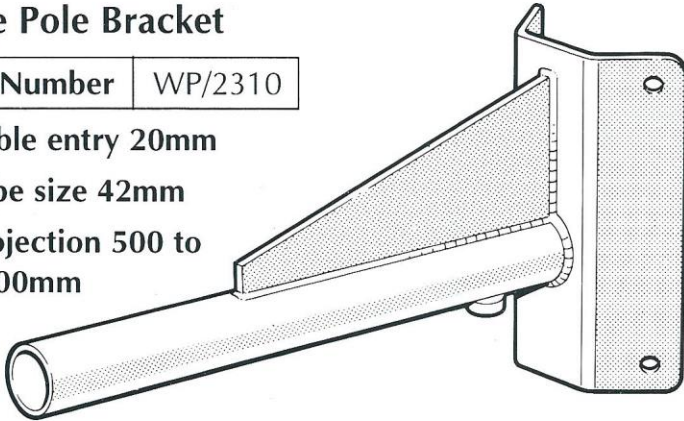

## Large Pole Bracket

Part Number	WP/2310
-------------	---------

- Cable entry 20mm
- Tube size 42mm
- Projection 500 to 2000mm

## Small Pole Bracket

Part Number	WP/2320
-------------	---------

- Cable entry 20mm
- Tube size 34mm
- Projection 500 to 1000mm

## Large Swivel Bracket

Part Number	WP/2315
-------------	---------

- Cable entry 20mm
- Tube size 42mm
- Projection 500 to 1500mm

This bracket can be mounted from the back or side of any wooden pole. Arm may reach over the top of the pole.

## Small Swivel Arm Bracket

Part Number	WP/2305
-------------	---------

- Cable entry 20mm
- Tube size 34 and 42mm
- Projection 500 to 1000mm

This bracket can be mounted on the front or side of any pole.