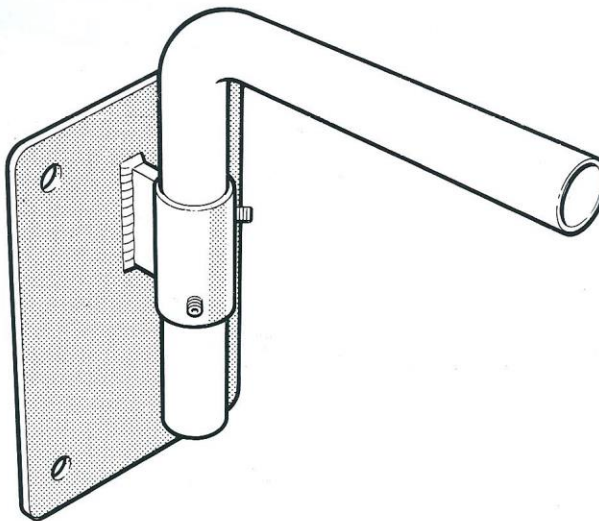

Wall Brackets

Small Wall Bracket

Part Number | WB/2335

- Cable entry 20mm
- Tube size 34 and 42mm
- Projection 500 to 1000mm

Flat Wall Swivel Bracket

Part Number | WB/2745

- Cable entry 20mm
- Tube size 34 and 42mm
- Projection 500 to 1000mm

Large Wall Bracket

Part Number | WB/2340

- Cable entry 20mm
- Tube size 34 and 42mm
- Projection 750 to 2000mm

YOUR REQUIREMENTS		
Part Number	Projecion	Tube size