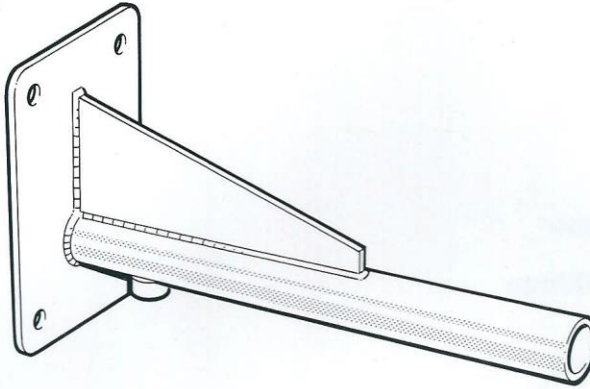

Wall Brackets

Small Wall Bracket

Part Number | WB/2335

- Cable entry 20mm
- Tube size 34 and 42mm
- Projection 500 to 1000mm

Flat Wall Swivel Bracket

Part Number | WB/2745

- Cable entry 20mm
- Tube size 34 and 42mm
- Projection 500 to 1000mm

Large Wall Bracket

Part Number | WB/2340

- Cable entry 20mm
- Tube size 34 and 42mm
- Projection 750 to 2000mm

YOUR REQUIREMENTS		
Part Number	Projecion	Tube size