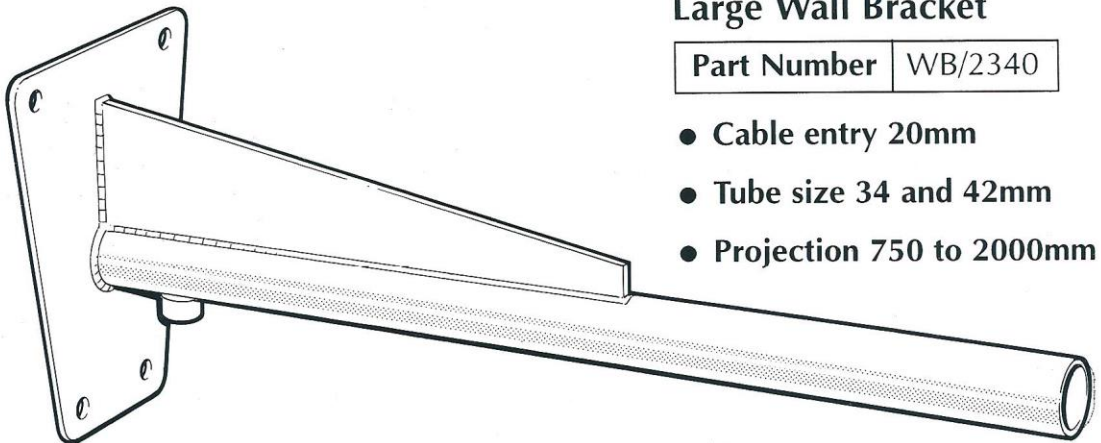

Wall Brackets

Small Wall Bracket

Part Number | WB/2335

- Cable entry 20mm
- Tube size 34 and 42mm
- Projection 500 to 1000mm

Flat Wall Swivel Bracket

Part Number | WB/2745

- Cable entry 20mm
- Tube size 34 and 42mm
- Projection 500 to 1000mm

Large Wall Bracket

Part Number | WB/2340

- Cable entry 20mm
- Tube size 34 and 42mm
- Projection 750 to 2000mm

YOUR REQUIREMENTS		
Part Number	Projecion	Tube size