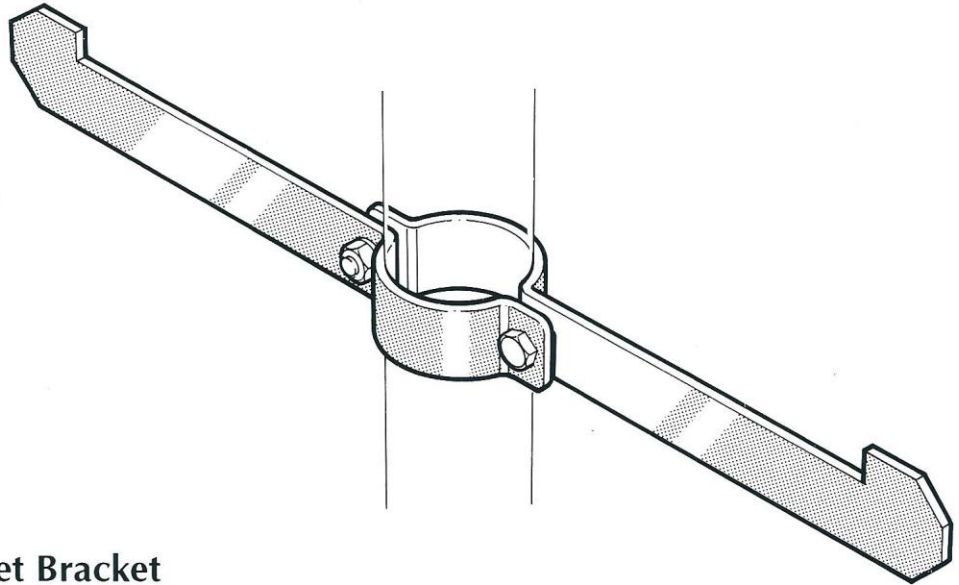

Clamps

Clamp on Ladder Rest

Part Number	LR/5950
--------------------	---------

Manufactured from mild steel.
Galvanised to BS 729.

Standard column dia 76mm

Clamp on Hanging Basket Bracket

Part Number	HB/5960
--------------------	---------

Manufactured from mild steel.
Galvanised to BS 729.

Standard column dia 76mm

YOUR REQUIREMENTS	
Part Number	Column Dia