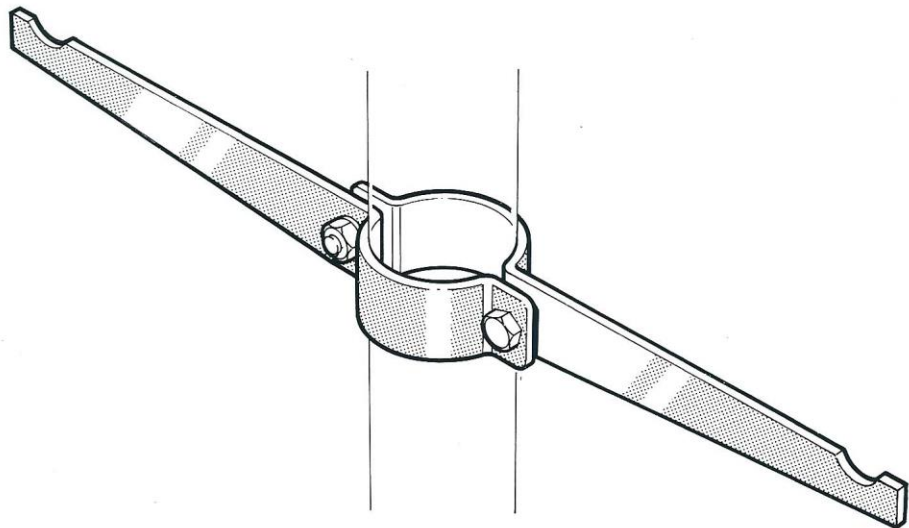

Clamps

Clamp on Ladder Rest

Part Number	LR/5950
--------------------	---------

Manufactured from mild steel.
Galvanised to BS 729.

Standard column dia 76mm

Clamp on Hanging Basket Bracket

Part Number	HB/5960
--------------------	---------

Manufactured from mild steel.
Galvanised to BS 729.

Standard column dia 76mm

YOUR REQUIREMENTS	
Part Number	Column Dia